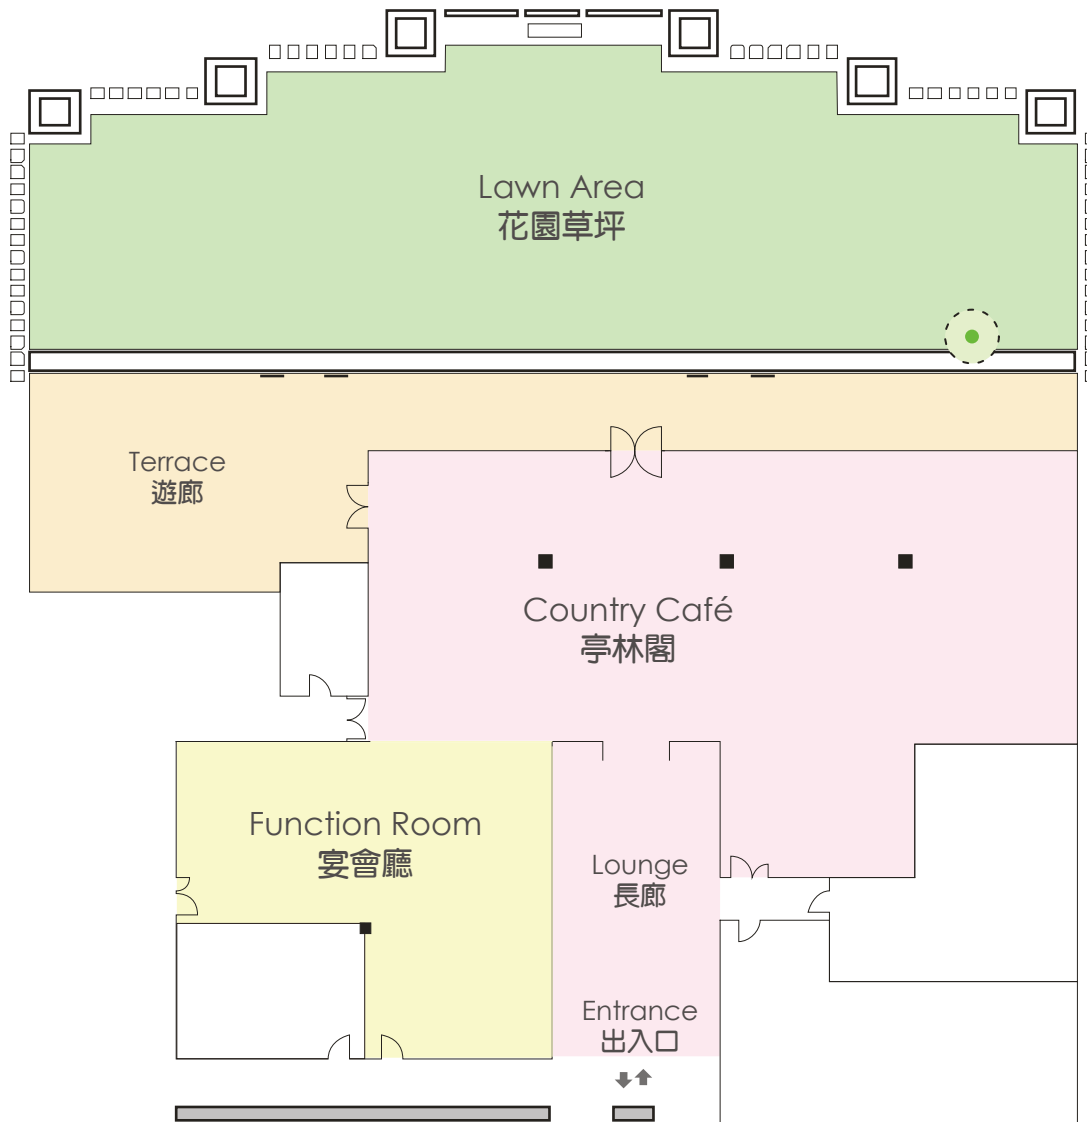

Country Café Floor Plan 亭林閣平面圖

亭林閣(平面圖) Country Café (Floor Plan)

The Lawn reservation requires an advanced booking confirmation of the wedding party made and on first-come-first-served basis. The club reserves the right for final for final decision in case of any dispute.
使用花園草坪必須已預訂婚宴酒席，先到先得；本俱樂部保留一切最終決定權。

訂座電話
Reservations
2482-8675
2471-6333